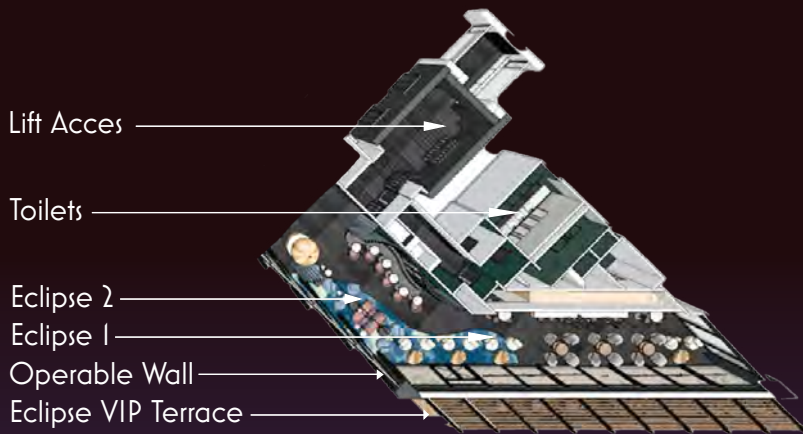

ADDRESS

Oosterdoksstraat 4
1011 DK Amsterdam
The Netherlands

Floorplan

	Eclipse 1	Eclipse 1 & 2
Reception	80	125
(Min) Height	2.5	2.5
(Max) Height	3.5	3.5
(Min) Height Foot	27	27
(Max) Height Foot	37	37
Square Meter	85.7	126
Square Feet	920	1355